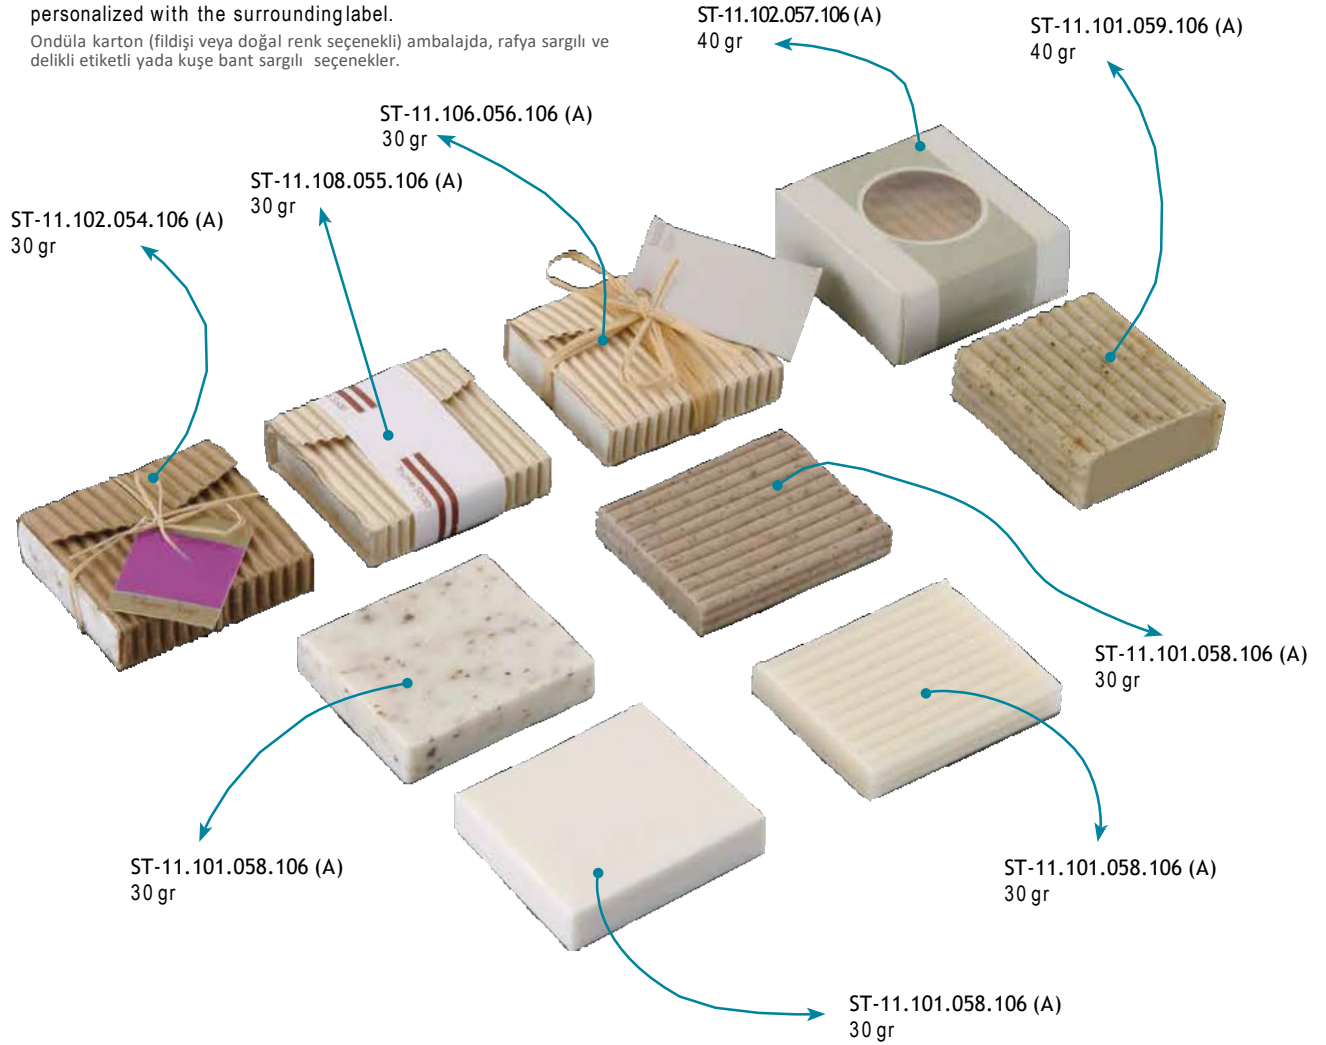

SOAPS WITH NATURAL EXTRACTS IN BOX OR IN CORRUGATED PACKAGING

ONDÜLA
AMBALAJLI /
PENCERELİ
KUTULU, DOĞAL
KATKI MADDELİ
SABUNLAR

Packaged in corrugated carton available as natural or ivory color, wrapped with natural string and personalized label or personalized with the surrounding label.

Ondüla karton (fildişi veya doğal renk seçeneği) ambalajda, rafya sargılı ve delikli etiketli yada kuşe bant sargılı seçenekler.

All kinds of forms and weights will be available with any requested natural extract.

Tercih edilen diğer tüm gramaj ve formlar talep edilebilecek her tür doğal ekstre ile üretilir..