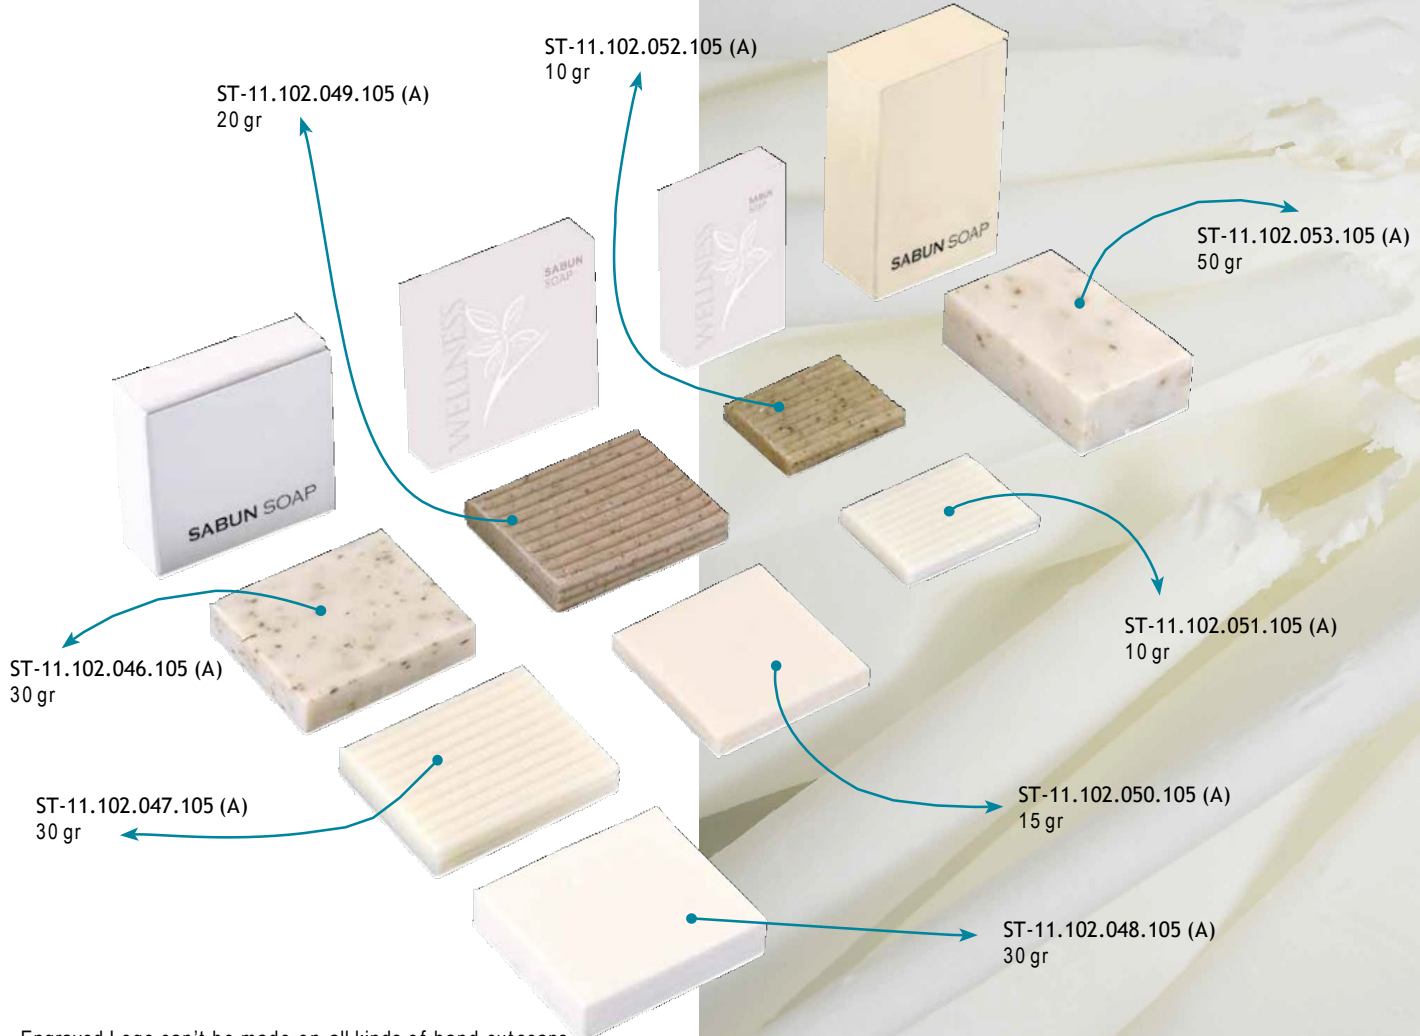

El kesmesi muhtelif gramajda sabunlar: 1-Kekikli 30gr. 2-Ihlamurlu 30gr. 3-Lavantalı 30gr. 4-Ihlamurlu 30gr. 5-Yaseminli 30gr. 6-Portakallı 30gr. 7-Kekikli 40gr. 8-Kekikli 40gr. 9-Kekikli 40gr. 10-Ihlamurlu 60gr. 11-Portakallı 60gr. 12-Portakallı 60gr. 13-Lavantalı 60gr. 14-Yaseminli 60gr. 15-Portakallı 105gr. 16-Lavantalı 70gr. 17-Portakallı 70gr. 18-Yaseminli 70gr. 19-Ihlamurlu 70gr. 20-Yaseminli 100gr. 21-Portakallı 100gr. 22-Lavantalı 100gr. 23-Ihlamurlu 100gr. 24-Portakallı 175gr. 25-Portakallı 175gr. 26-Lavantalı 175gr. 27-Yaseminli 175gr. 28-Ihlamurlu 175gr. 29-Ihlamurlu 145gr.

### CARDBOARD BOXED OR PLEATED SOAPS FROM CUTTER

KARTON KUTULU YA DA PİLELİ KESME SABUNLAR

Engraved Logo can't be made on these cut soaps.  
Yukarıdaki kesme sabunlarda Logo baskısı yapılamamaktadır.

# CUT SOAPS IN CARDBOARD PACKAGING

KARTON KUTULU KESME SABUNLAR

Engraved Logo can't be made on all kinds of hand cutsoaps.  
Tüm el kesme sabunlarda Logo baskısı yapılamamaktadır.