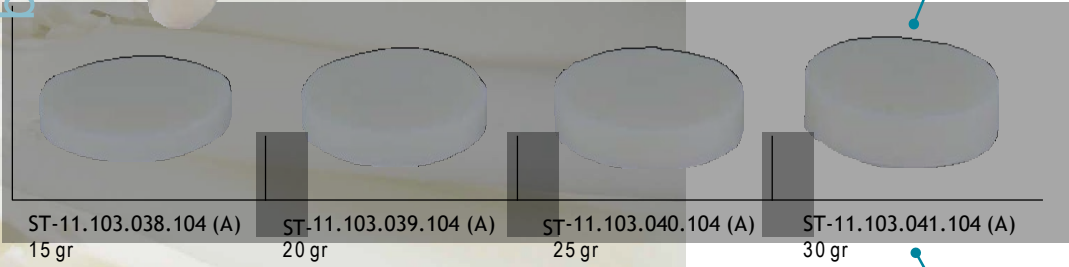

CARDBOARD BOXED OR PLEATED SOAPS FROM CUTTER

KARTON KUTULU YA DA PİLELİ KESME SABUNLAR

Engraved Logo can't be made on these cut soaps.
Yukarıdaki kesme sabunlarda Logo baskısı yapılamamaktadır.