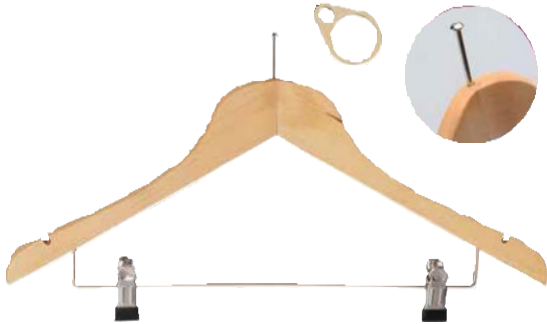

Wooden Skirt Hanger

Ahşap Etek Askısı

For skirts with anti-theft pin and clips.
Çivili, klipsli etek askısı